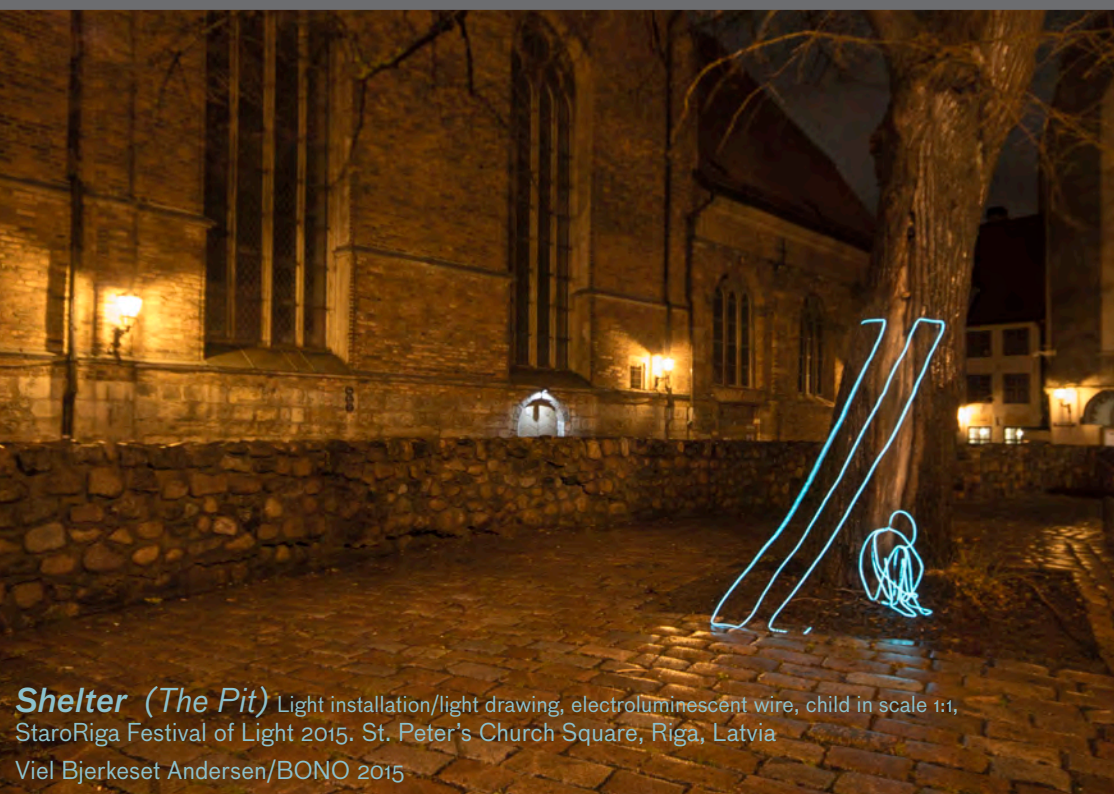

**Shelter (The Pit)** Light installation/light drawing, electroluminescent wire, child in scale 1:1,  
StaroRiga Festival of Light 2015. St. Peter's Church Square, Riga, Latvia  
Viel Bjerkeset Andersen/BONO 2015

**Shelter (The Pit)** Light installation/light drawing, electroluminescent wire, child in scale 1:1, StaroRiga Festival of Light 2015, St. Peter's Church Square, Riga, Latvia  
Viel Bjerkeset Andersen/BONO 2015