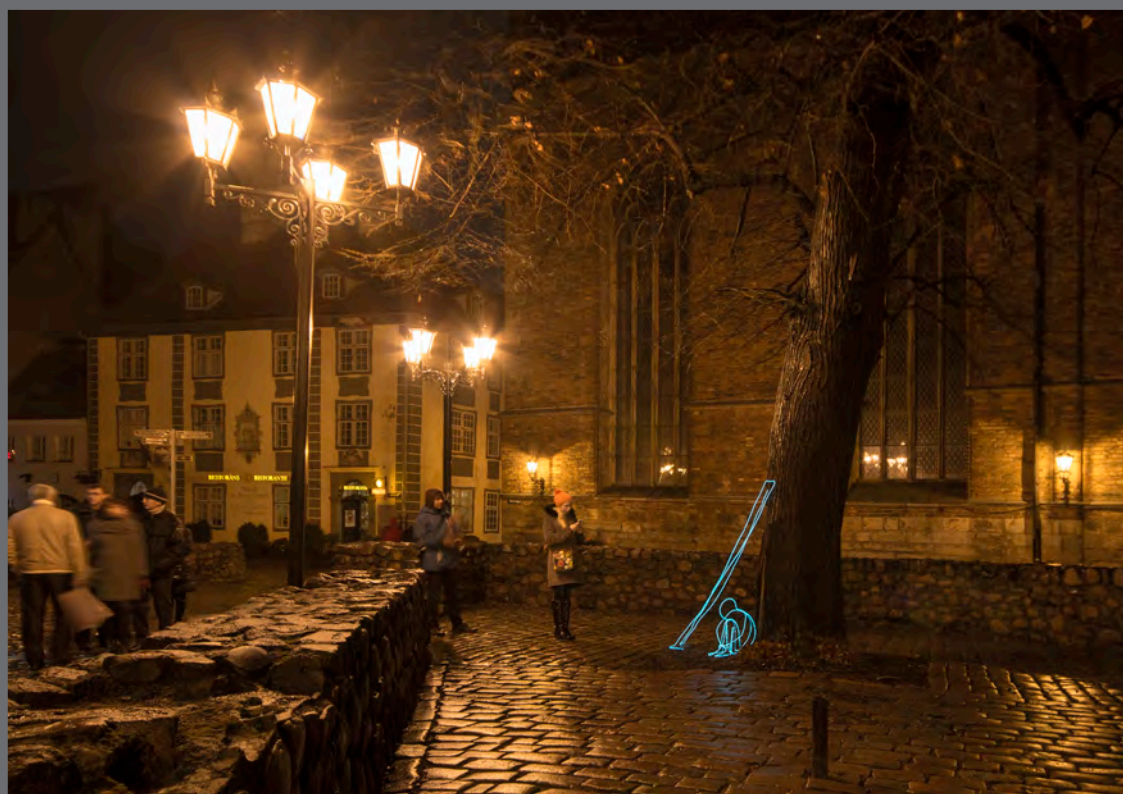

**Shelter (The Pit)** Light installation/light drawing, electroluminescent wire, child in scale 1:1,  
StaroRiga Festival of Light 2015. St. Peter's Church Square, Riga, Latvia  
Viel Bjerkeset Andersen/BONO 2015

**Shelter (The Pit)** Light installation/light drawing, electroluminescent wire, child in scale 1:1, StaroRiga Festival of Light 2015, St. Peter's Church Square, Riga, Latvia  
Viel Bjerkeset Andersen/BONO 2015