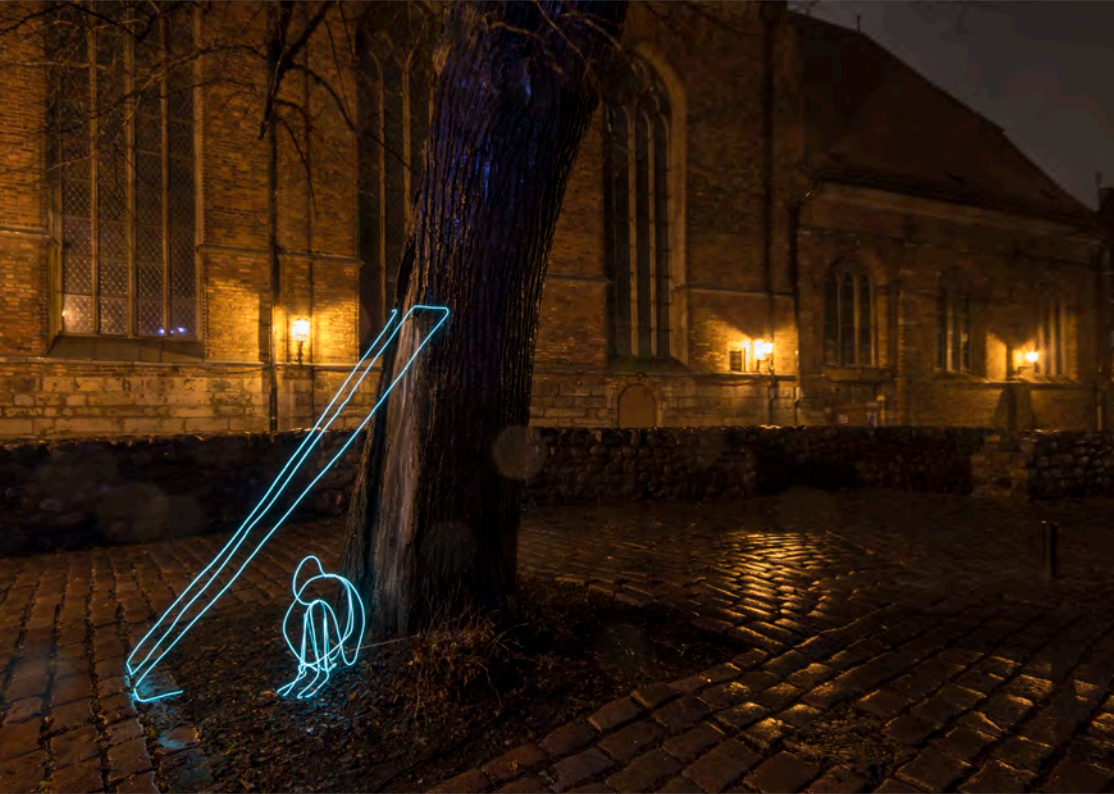

**Shelter (The Pit)** Light installation/light drawing, electroluminescent wire, child in scale 1:1,  
StaroRiga Festival of Light 2015. St. Peter's Church Square, Riga, Latvia  
Viel Bjerkeset Andersen/BONO 2015

**Shelter (The Pit)** Light installation/light drawing, electroluminescent wire, child in scale 1:1, StaroRiga Festival of Light 2015, St. Peter's Church Square, Riga, Latvia  
Viel Bjerkeset Andersen/BONO 2015